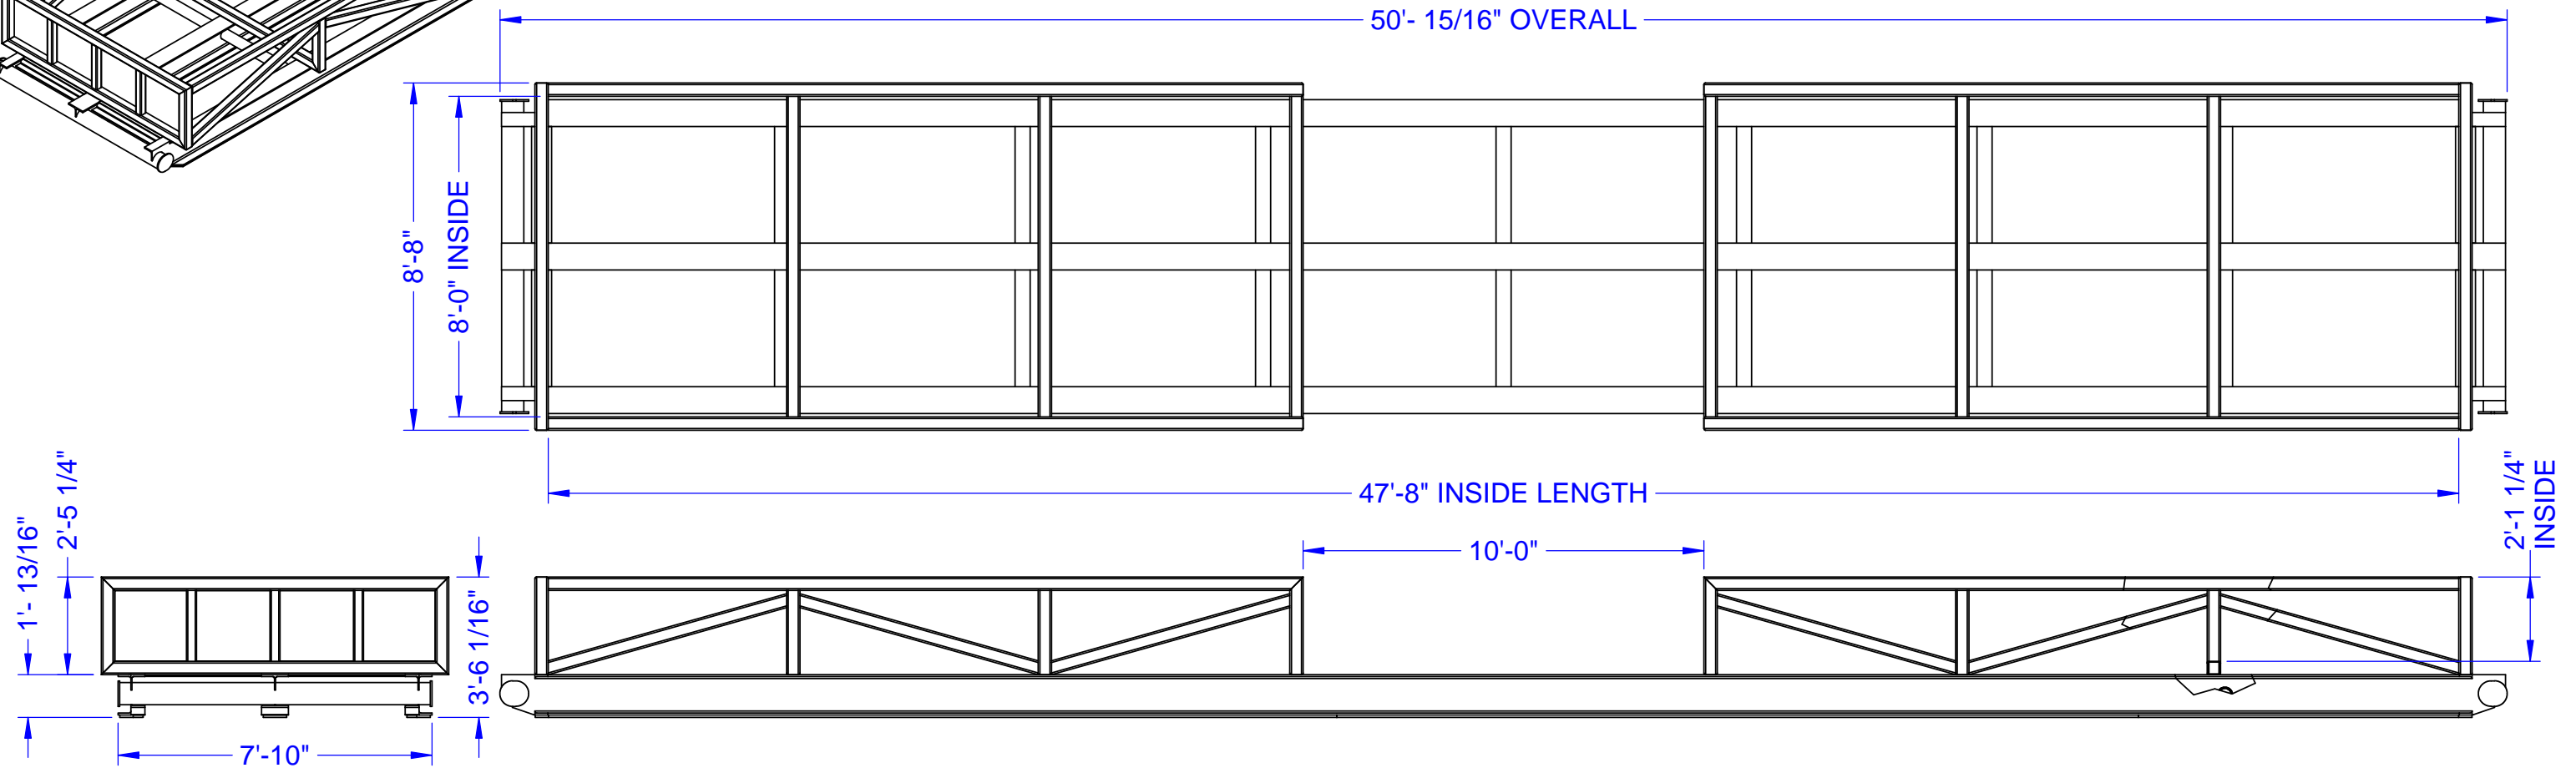

RANGE 3 PIPE TUB

OVERALL WEIGHT: 15000 LBS

EQUIPMENT MANUFACTURED BY NEWPORT MFG. AND DESIGN LTD.  
PH:(780)985-7000 FAX:(780)985-4582  
4436-50TH AVE. CALMAR, AB, CANADA T0C 0V0  
WWW.NEWPORTMD.CA